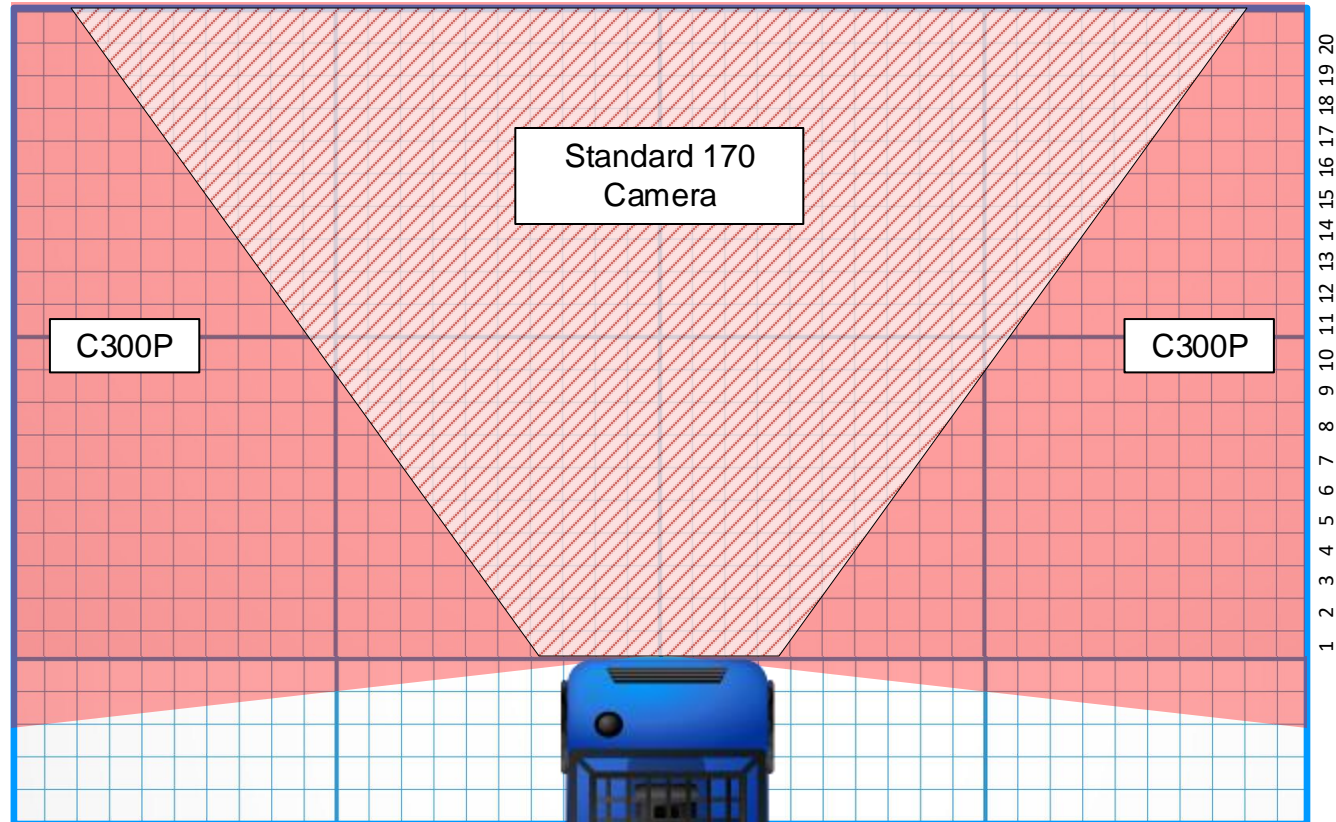

www.VerityRVS.com
574-807-6004

Key

- = 1 sq. ft.
- = C300P
- = Standard Camera

C300P vs Standard Camera Horizontal Field of View on Forklift

C300P

Standard Camera

Width of Camera field of View (ft.)

20 19 18 17 16 15 14 13 12 11 10 9 8 7 6 5 4 3 2 1 0 1 2 3 4 5 6 7 8 9 10 11 12 13 14 15 16 17 18 19 20

Monitor images shown are unedited snapshots of monitor screens. Images are much better in real life.