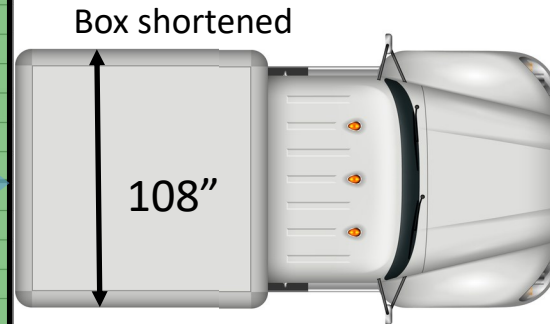

## Standard Camera High Mount

Vs.

## Verity C300P Low Mount

Each square = 1'