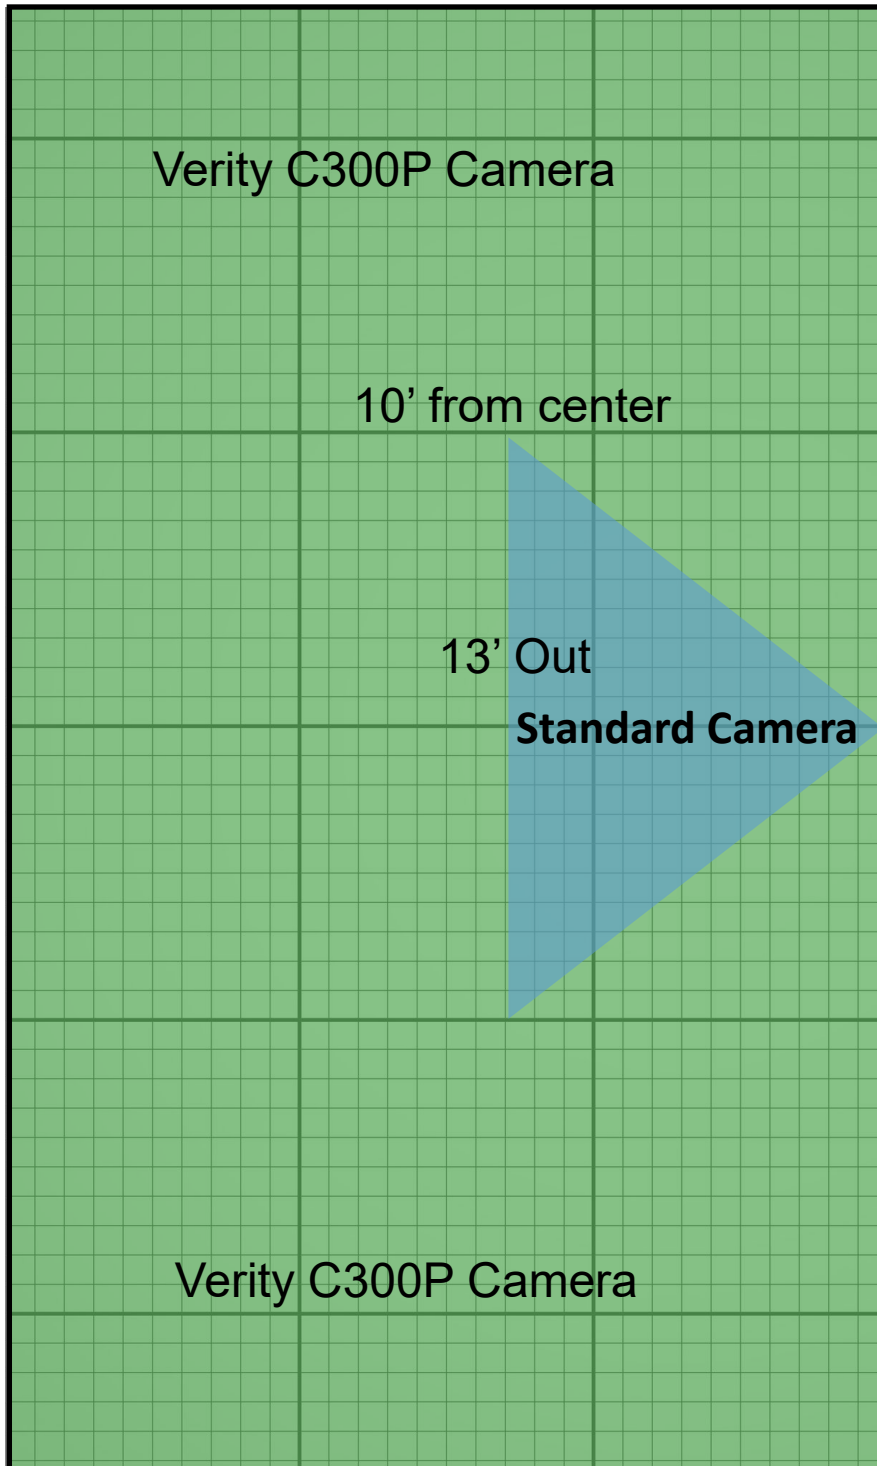

## Standard Camera High Mount

Vs.

## Verity C300P Low Mount

Each square = 1'