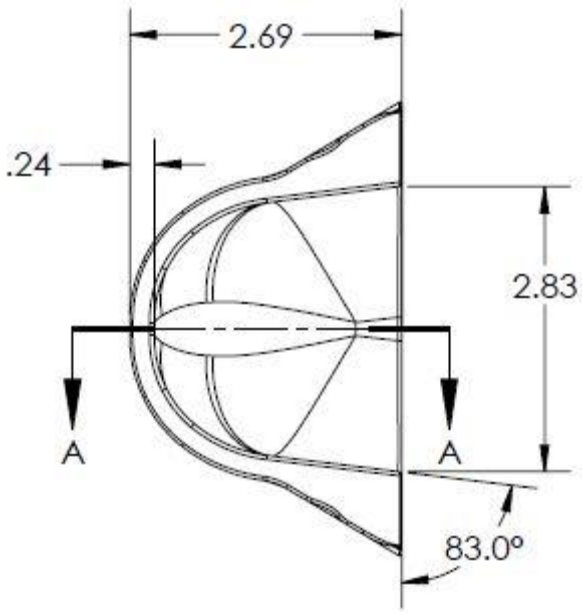

ADD300Z

<p><u>DESCRIPTION</u> ADD300Z Camera Cover</p>	<p><u>NOTICE</u> Above drawings are for reference purpose only. Drawings are subject to change without notice. Measurement in inches.</p>	<p><u>DATE</u> 2019 <u>Compiled by</u> H. Rupert</p>	<p>Verity Rear Vision Systems 574-807-6004 www.VerityRVS.com</p>
--	---	--	---