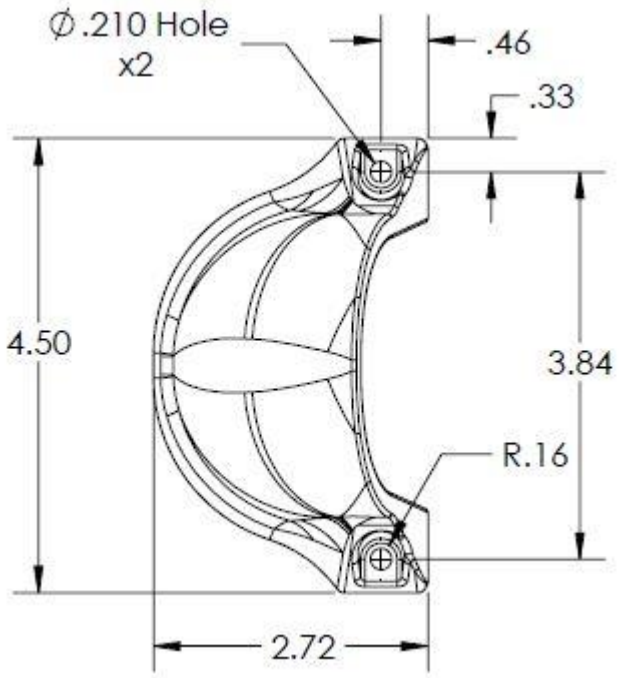

ADD300Z

<p><u>DESCRIPTION</u> ADD300Z Camera Cover</p>	<p><u>NOTICE</u> Above drawings are for reference purpose only. Drawings are subject to change without notice. Measurement in inches.</p>	<p><u>DATE</u> 2019 <u>Compiled by</u> H. Rupert</p>	<p>Verity Rear Vision Systems 574-807-6004 www.VerityRVS.com</p>
--	---	--	---