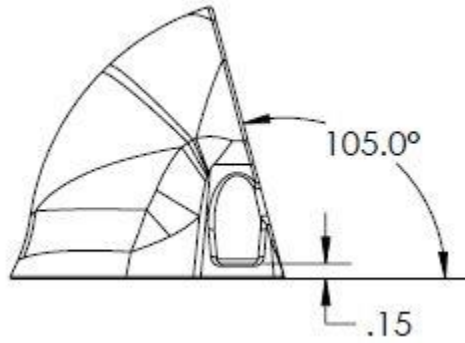

ADD300Z

<p><u>DESCRIPTION</u> ADD300Z Camera Cover</p>	<p><u>NOTICE</u> Above drawings are for reference purpose only. Drawings are subject to change without notice. Measurement in inches.</p>	<p><u>DATE</u> 2019 <u>Compiled by</u> H. Rupert</p>	<p>Verity Rear Vision Systems 574-807-6004 www.VerityRVS.com</p>
--	---	--	---