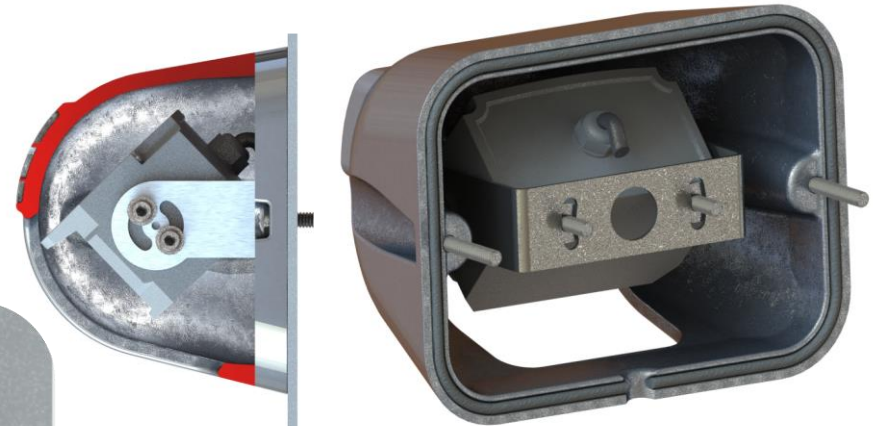

SUPREME PART # 0662148

DESCRIPTION
ADD100Z
Camera Cover

NOTICE
Above drawings are for reference purpose only.
Drawings are subject to change without notice.
Measurement in mm.

DATE
2018
Compiled by
B. Verity