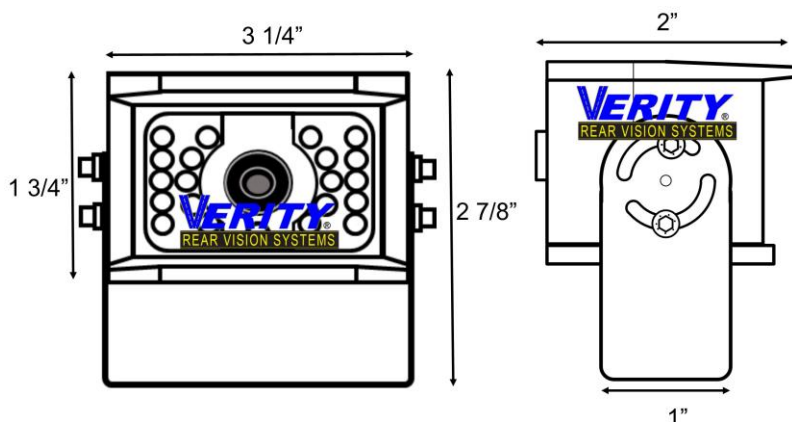

574-807-6002   www.verityrvs.com   Serving OEMs & Fleets

56600 Twin Branch Dr., Mishawaka, IN 46545

Woman-Owned

A division of Component Solution Services, LLC.

Est. 2002

Subject to change without notice